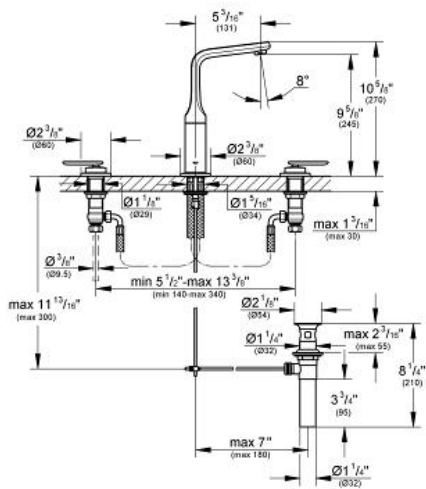

VERIS  
8" Widespread Two-Handle  
Bathroom Faucet M-Size

MODEL # 20182000

Pure Freude  
an Wasser

GROHE

**Product Description:**

VERIS

8" Widespread Two-Handle Bathroom Faucet M-Size

**Standard Specification:**

- 1/2" ceramic cartridge (90° turn)
- GROHE StarLight chrome finish
- Swivel Spout
- Stop limiter
- SpeedClean flow control
- 1 1/4" pop-up waste set
- Union nut with 7/16" drilling
- Max Flow Rate: 1.5 gpm (5.7 L/min)